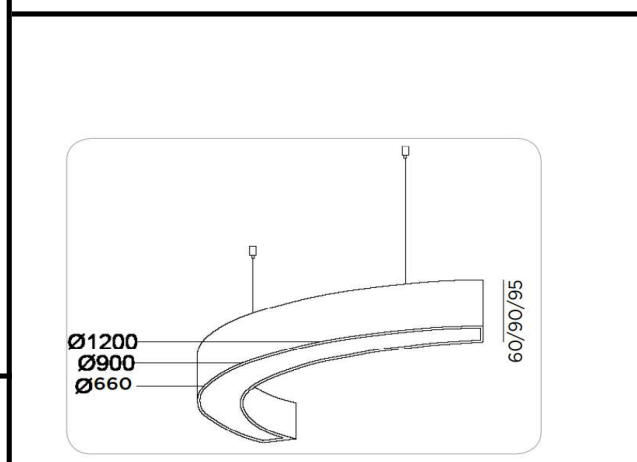

Sovitron Interior Pvt.Ltd.

Model Name

ARC Pendant / DLACARCDPD-50

Description

Architectural Light

Technical description

Image

Dimension	L=Customised H=60/90/95mm
Frame	Aluminium
Color Tempertaure	5700K
Power	50W/m
Total Luminous Flux	4000 lm
Efficacy	80 lm/W
IP rating	50
Color Rendering	≥80
Mounting	Pendant
Optics	White Opal Diffuser
Dimming	NON-Dimmable
Operating Voltage	220-240 VAC
Standard Lifetime	L70 minimum at 50,000 burning hours

Dimension diagram

Remarks:-

Address: Plot #7 Saroorpur-Nangla Industrial Area,Ballabgarh-Sohna Road,Faridabad-121005

Email: info@sovitron.com