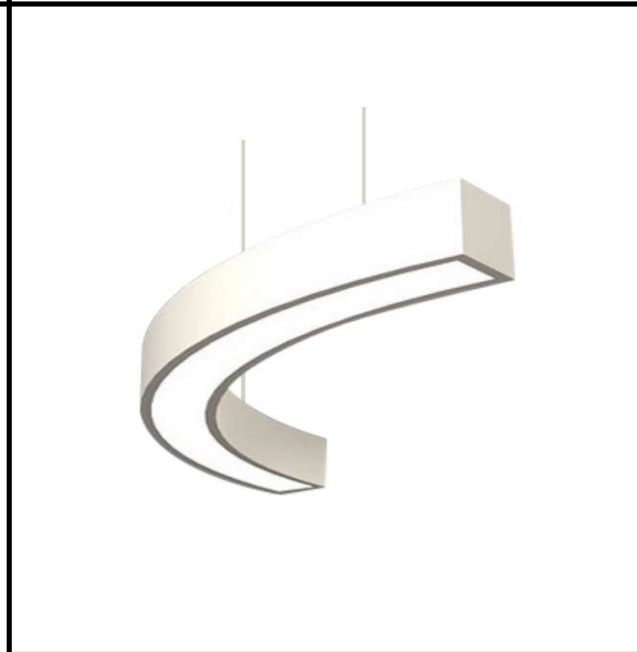

Sovitron Interior Pvt.Ltd.

Model Name

ARC Pendant / DLACARCDPD-50

Description

Architectural Light

Technical description

Image

Dimension	L=Customised H=60/90/95mm
Frame	Aluminium
Color Tempertaure	5700K
Power	50W/m
Total Luminous Flux	4000 lm
Efficacy	80 lm/W
IP rating	50
Color Rendering	≥80
Mounting	Pendant
Optics	White Opal Diffuser
Dimming	NON-Dimmable
Operating Voltage	220-240 VAC
Standard Lifetime	L70 minimum at 50,000 burning hours